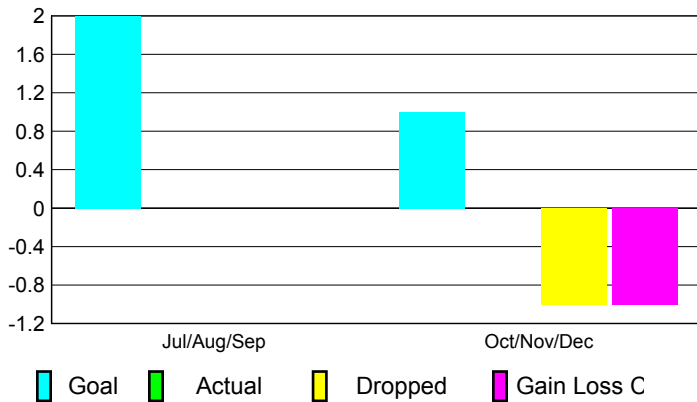

2010-2011 GMT Reports for District (or Undistricted) **District 36 O**

GMT: **DANA M BIGGS**

Location: **OREGON**

GMT CA: **1**

CLUBS

Club Results
2010-2011

Clubs
2009-2010

Month	New Club Goal	Actual New Clubs	Actual Dropped Clubs	Gain/Loss of Clubs	Gain/Loss of Clubs
Jul/Aug/Sep	2	0	0	0	0
Oct/Nov/Dec	1	0	-1	-1	1
Totals	3	0	-1	-1	1

Club Results 2010-2011

Goal, New, Dropped, Gain/Loss

Comparison of Club Gain/Loss

Current Year Compared to the Previous Year

YTD Status Quo Clubs 2010-2011

Status Quo Clubs Compared to Status Quo Members

MEMBERSHIP